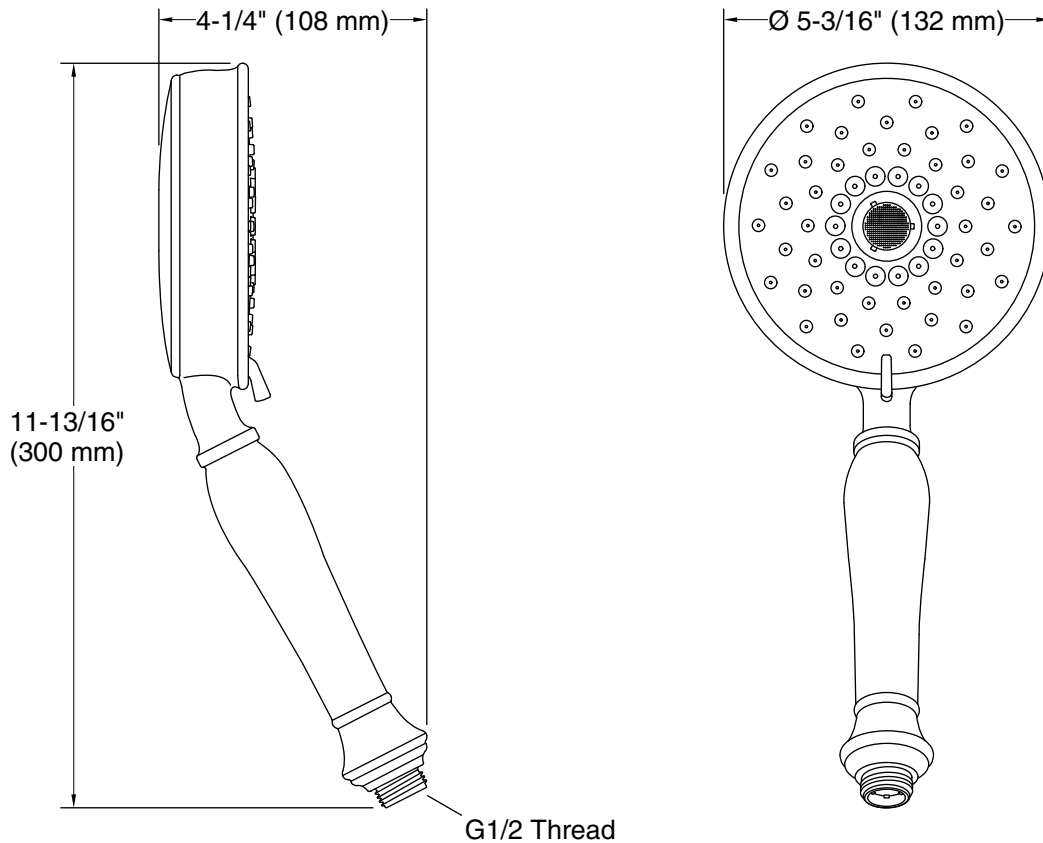

Technical Information

All product dimensions are nominal.

Handshower:

Rated maximum flow: 1.75 gal/min (6.6 l/min)

Notes

Install this product according to the installation instructions.

Plumbing codes require an atmospheric vacuum breaker (such as Kohler Model K-9660) be installed in-line with handshowers. Please consult with local plumbing officials.

ADA, OBC, CSA B651 compliant when installed to the specific requirements of these regulations.